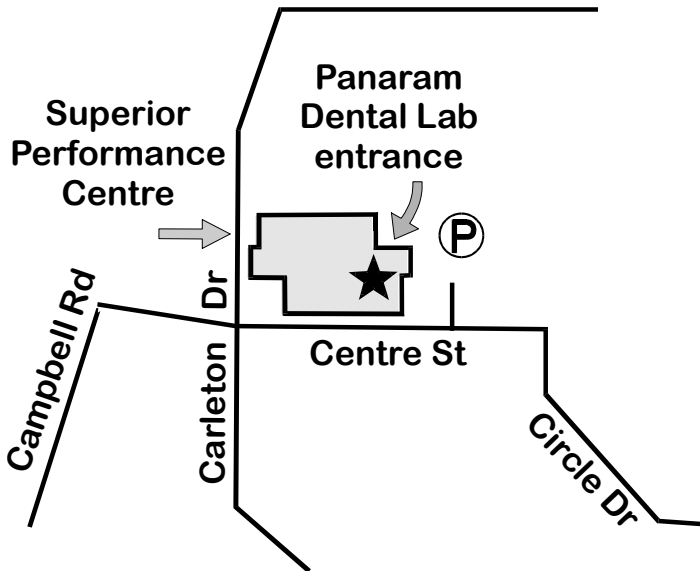

202, 125 Carleton Dr., St. Albert, AB
Ph. (780) 459-6881
My appointment _____

Panaram Dental Lab is in the Campbell Industrial Park, just off Campbell Road in the **Superior Performance Centre** Building. The entrance to the lab is off of Centre Street, around the east side of the building. There is ample parking near the entrance door. Look for the **Panaram** sign by the door, as it is the only entrance to the lab. There will be access to Campbell Road from Anthony Henday Drive once it is open.