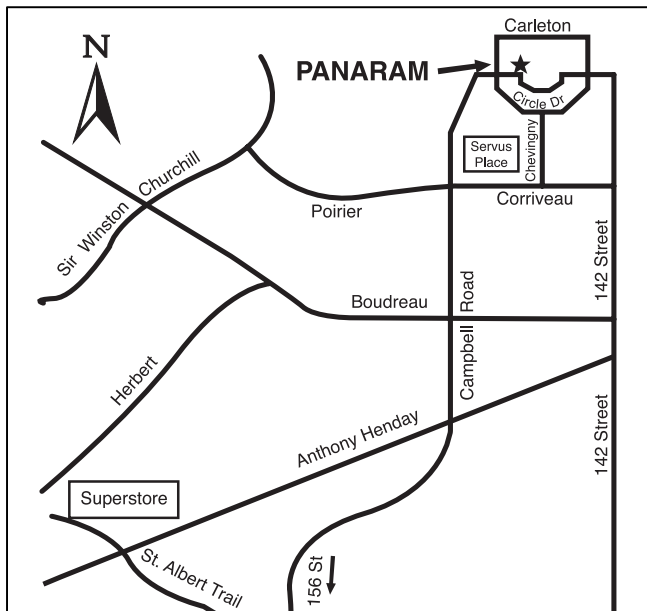

202, 125 Carleton Dr., St. Albert, AB
Ph. (780) 459-6881
My appointment _____

Panaram Dental Lab is in the Campbell Industrial Park, just off Campbell Road in the **Superior Performance Centre** Building. The entrance to the lab is off of Centre Street, around the east side of the building. There is ample parking near the entrance door. Look for the **Panaram** sign by the door, as it is the only entrance to the lab. There will be access to Campbell Road from Anthony Henday Drive once it is open.